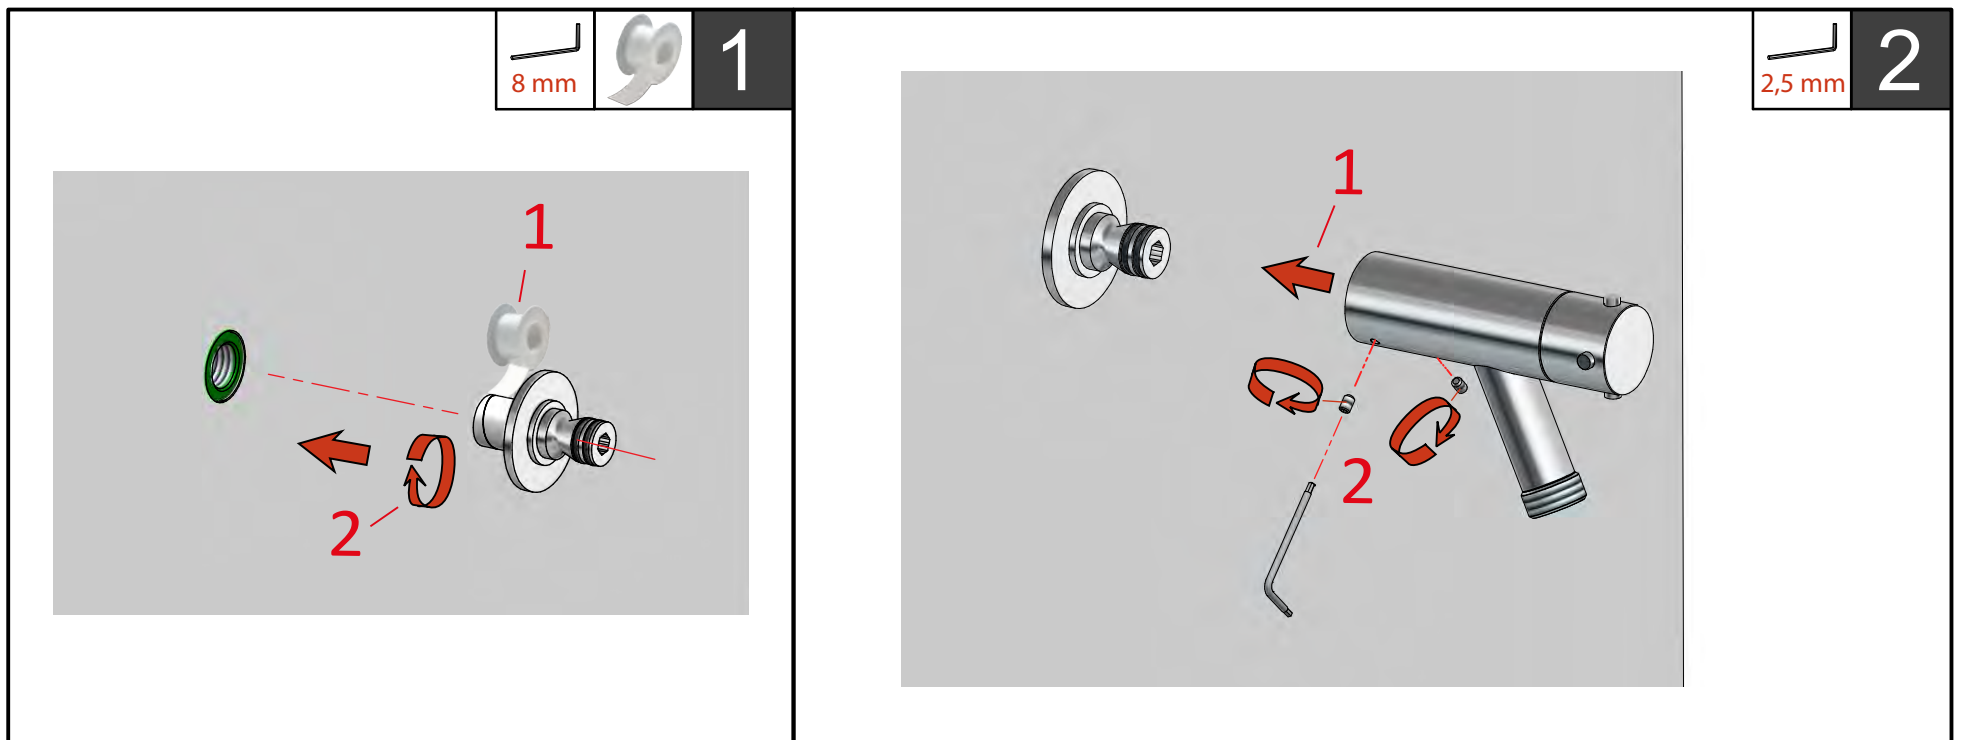

W10

RUBINETTO A PARETE
WALL-MOUNTED TAP
ROBINET MURAL
GRIFO MURAL
WASSERHAHN FÜR WANDMONTAGE

BEFORE STARTING / AVANT DE COMMENCER / VOR DEM START / PRIMA DI INIZIARE / VOORDAT U BEGINT MET					
P bar	MAX 5 1 MIN	3 1	T °C	MAX 80 60 45	ON OFF

AISI 316 L CLEANING / NETTOYAGE / REINIGUNG / PULIZIA / REINIGING					
WATER ✓	LIQUID SOAP ✓	MICROFIBER ✓	ROUGH SPONGE ✗	ACID/ABRASIVE DETERGENT ✗	Hydrochloric acid Muriatic Acid Hydrofluoric Acid Chlorine water Bleaching solution