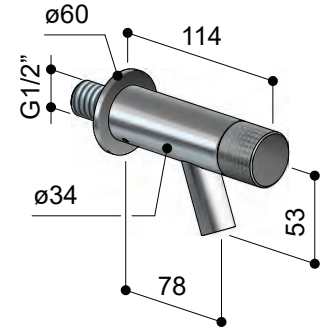

W10

RUBINETTO A PARETE
WALL-MOUNTED TAP
ROBINET MURAL
GRIFO MURAL
WASSERHAHN FÜR WANDMONTAGE

BEFORE STARTING / AVANT DE COMMENCER / VOR DEM START / PRIMA DI INIZIARE / VOORDAT U BEGINT MET					
P bar	MAX 5 1 MIN	3 1	T °C	MAX 80 60 45	ON OFF

AISI 316 L CLEANING / NETTOYAGE / REINIGUNG / PULIZIA / REINIGING					
WATER ✓	LIQUID SOAP ✓	MICROFIBER ✓	ROUGH SPONGE ✗	ACID/ABRASIVE DETERGENT ✗	Hydrochloric acid Muriatic Acid Hydrofluoric Acid Chlorine water Bleaching solution